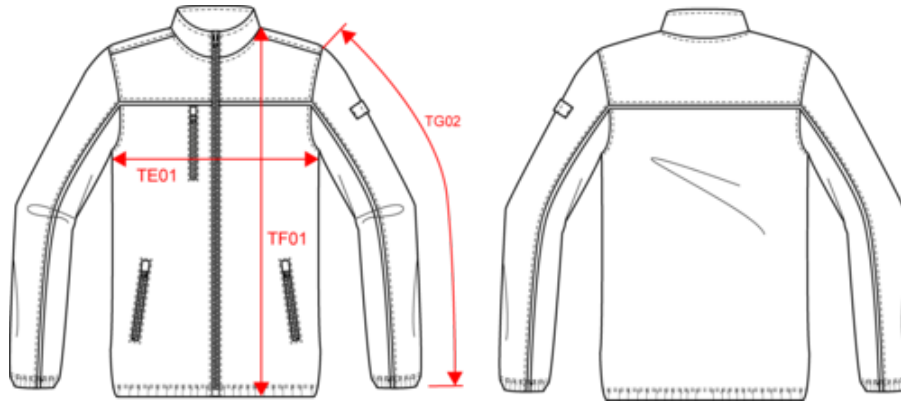

WK904

Unisex eco-friendly two-tone polarfleece jacket

- Warm, breathable microfleece.
- Anti-pilling treatment for great durability.
- Comfortable and eco-friendly.

100% polyester. Made from 100% recycled polyester. Anti-pilling microfleece. Slim fit. 2 zipped side pockets and 1 zipped chest pocket. Recycled matching plastic zip fastenings with zip puller. Contrasting twill taped neck. Contrasting piping between the two-tone parts of the garment (body and sleeves, front and back). Elasticated pen holder with 3 compartments on the left sleeve. Hanging loop inside neck. Elasticated cuffs and hem. Tear-away brand label.

More information

Logistic

Country of origin

Customs code

Washing instructions

WK904

Unisex eco-friendly two-tone polarfleece jacket

Dimensions (cm)

Measurements in cm	5XL	XS	S	M	L	XL	XXL	3XL	4XL
TE01 - 1/2 chest width at 1.5cm below armhole	74.00	50.00	53.00	56.00	59.00	62.00	65.00	68.00	71.00
TF01 - Total height from HSP	71.00	73.00	75.00	77.00	79.00	81.00	83.00	67.00	69.00
TG02 - Long sleeve length	65.00	66.00	67.00	68.00	69.00	70.00	71.00	72.00	73.00